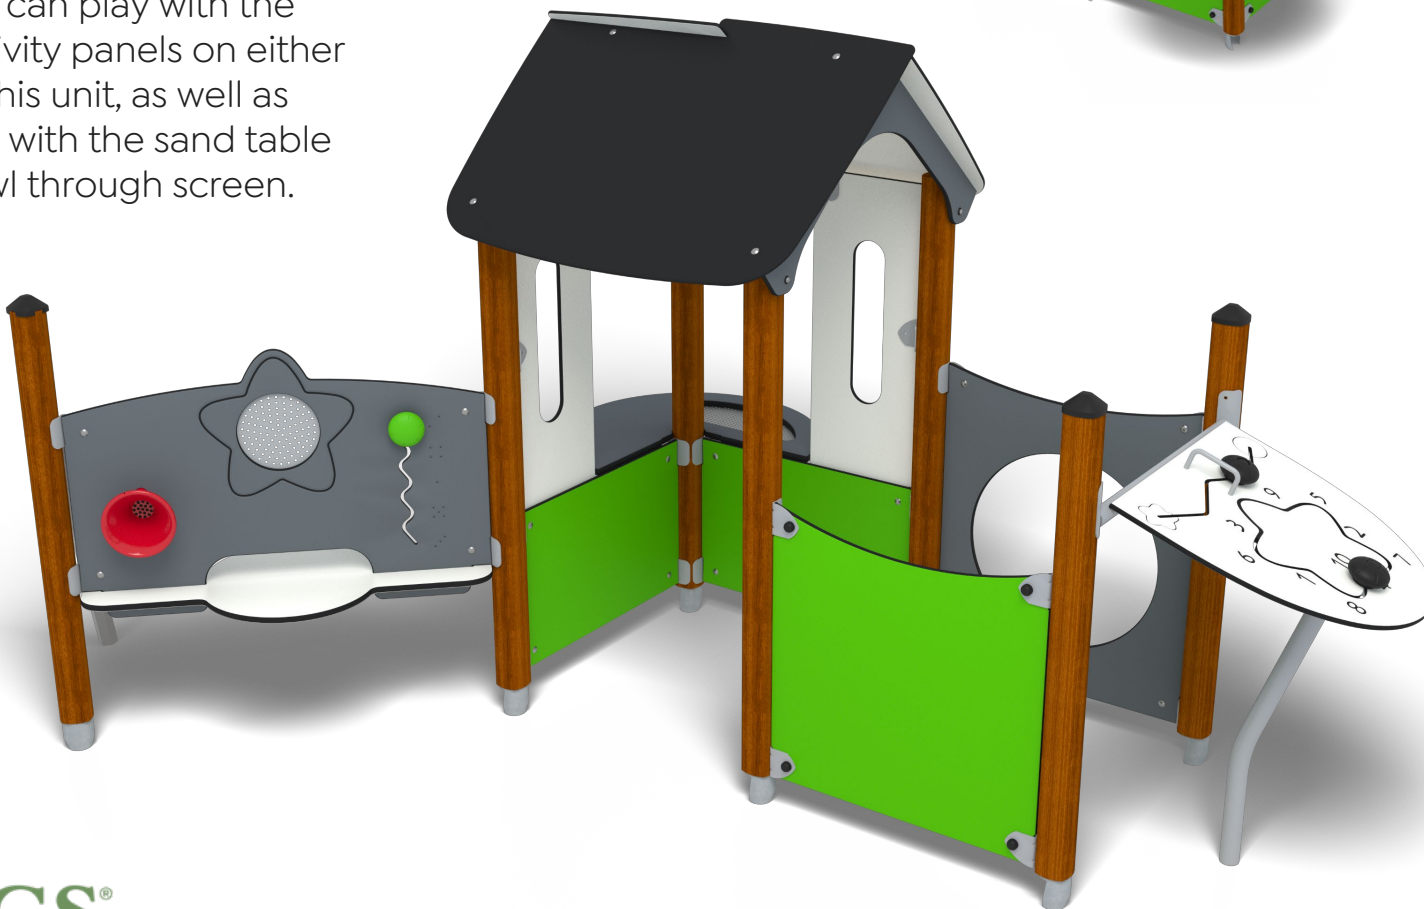

UniMini Arches

A play unit, with crawl screen, balcony, telescope, ships wheel, netted climb bridge, activity panels and pair games.

UniMini Laby (Global)

Designed as a maze, younger children can engage with the ships wheel, crawl through panels, counter table, sorting game, telescope, sand table and cooking countertop.

UniMini Badlands

Children can play with the colorful activity panels on either side of this unit, as well as interacting with the sand table and crawl through screen.

UniMini Crater Lake

Provides a sailing adventure with the use of sailing and flag panels. Also, a ships wheel, sorting game and a telescope.

HAGS[®]

Disclaimer: the final images and unit configuration may vary slightly due to necessary changes to meet ASTM and CSA standards.

UniMini Saguaro

Medieval castle themed unit, with multiple play and themed panels, a plastic slide, transfer point, crawling tube, net bridge, climbing walls, floor ramps and flags.

UniMini Voyageurs

Pirate themed unit, with multiple play and themed panels, a plastic slide, net bridge, ball post climber, transfer point, ships wheel and skull pirate roof.

UniMini Big Bend Page 1

The biggest of all the units, with multiple play panels, two plastic slides, two transfer points, two crawling tubes, climbing nets, balcony with sandpipe, talk tubes, crawling bridge, corner climbing wall, net bridge and step bridge.