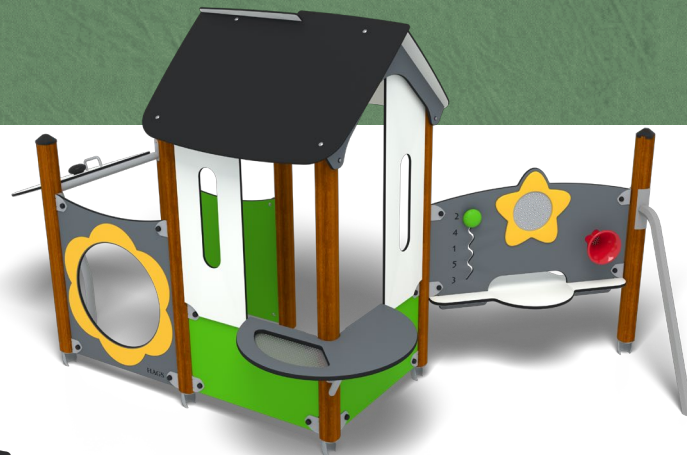

UniMini Arches

A play unit, with crawl screen, balcony, telescope, ships wheel, netted climb bridge, activity panels and pair games.

UniMini Laby (Global)

Designed as a maze, younger children can engage with the ships wheel, crawl through panels, counter table, sorting game, telescope, sand table and cooking countertop.

UniMini Badlands

Children can play with the colorful activity panels on either side of this unit, as well as interacting with the sand table and crawl through screen.

UniMini Crater Lake

Provides a sailing adventure with the use of sailing and flag panels. Also, a ships wheel, sorting game and a telescope.

UniMini Glacier

Contains a transfer point, a sloping climbing wall, plastic slide, balcony, telescope, ships wheel, sorting game, sand table and crawl through panel.

UniMini Kobuk Valley

This unit has a transfer point, step bridge, talking tubes, a plastic slide, balcony with telescope, ships wheel, sorting game, sand table, shop table, cooker and crawl through panel.

HAGS[®]

Disclaimer: the final images and unit configuration may vary slightly due to necessary changes to meet ASTM and CSA standards.

UniMini Saguaro

Medieval castle themed unit, with multiple play and themed panels, a plastic slide, transfer point, crawling tube, net bridge, climbing walls, floor ramps and flags.