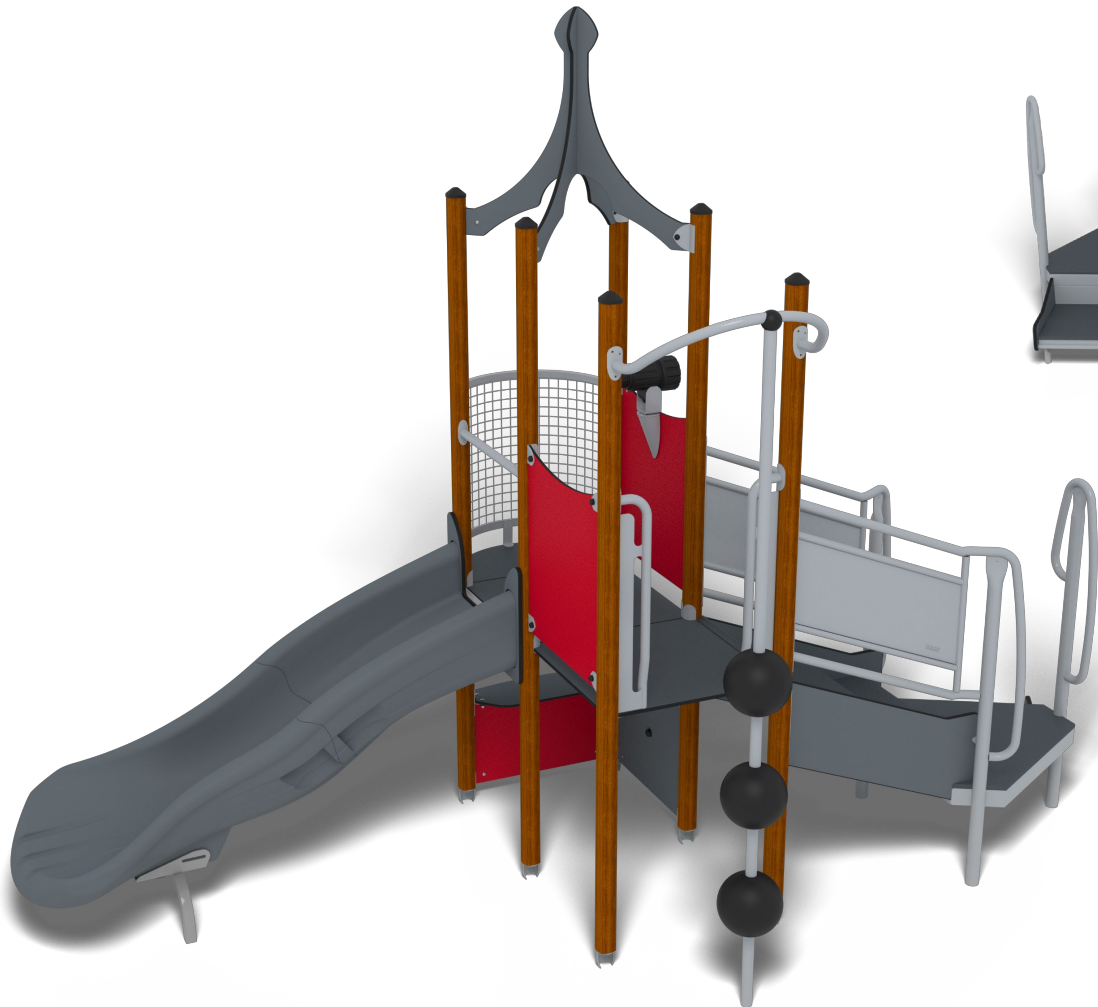

UniMini Glacier

Contains a transfer point, a sloping climbing wall, plastic slide, balcony, telescope, ships wheel, sorting game, sand table and crawl through panel.

UniMini Kobuk Valley

This unit has a transfer point, step bridge, talking tubes, a plastic slide, balcony with telescope, ships wheel, sorting game, sand table, shop table, cooker and crawl through panel.

UniMini Olympic

Plastic slide, ball post climber,
transfer point, telescope,
balcony, shop counter and
clock play panel.

UniMini Redwood

Ball post climber, transfer point, Optica play panel, net bridge linking to balcony and plastic slide. Unit also has a shop counter and clock play panel.

HAGS[®]

Disclaimer: the final images and unit configuration may vary slightly due to necessary changes to meet ASTM and CSA standards.

UniMini Saguaro

Medieval castle themed unit, with multiple play and themed panels, a plastic slide, transfer point, crawling tube, net bridge, climbing walls, floor ramps and flags.

UniMini Voyageurs

Pirate themed unit, with multiple play and themed panels, a plastic slide, net bridge, ball post climber, transfer point, ships wheel and skull pirate roof.

UniMini Big Bend Page 1

The biggest of all the units, with multiple play panels, two plastic slides, two transfer points, two crawling tubes, climbing nets, balcony with sandpipe, talk tubes, crawling bridge, corner climbing wall, net bridge and step bridge.