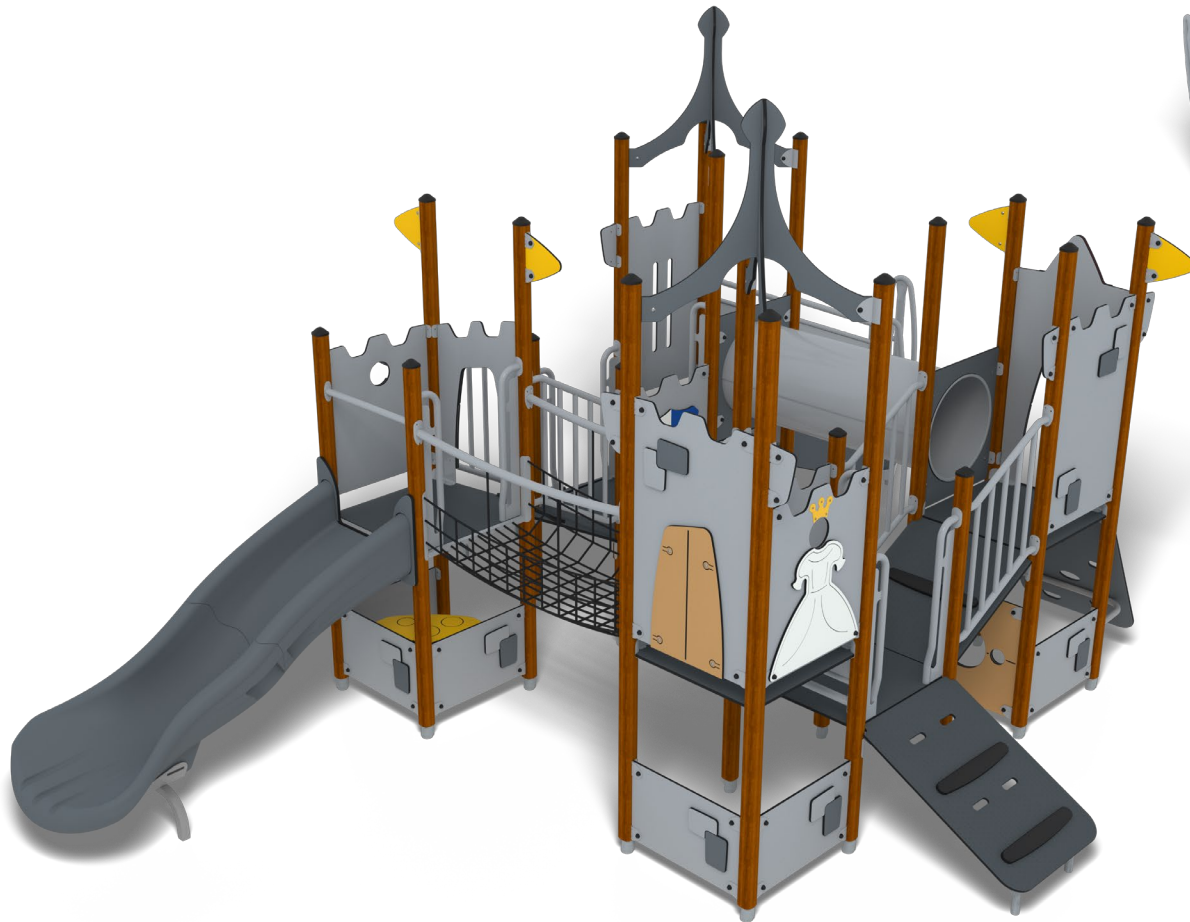

UniMini Arches

A play unit, with crawl screen, balcony, telescope, ships wheel, netted climb bridge, activity panels and pair games.

UniMini Laby (Global)

Designed as a maze, younger children can engage with the ships wheel, crawl through panels, counter table, sorting game, telescope, sand table and cooking countertop.

UniMini Olympic

Plastic slide, ball post climber,
transfer point, telescope,
balcony, shop counter and
clock play panel.

UniMini Redwood

Ball post climber, transfer point, Optica play panel, net bridge linking to balcony and plastic slide. Unit also has a shop counter and clock play panel.

HAGS[®]

Disclaimer: the final images and unit configuration may vary slightly due to necessary changes to meet ASTM and CSA standards.

UniMini Saguaro

Medieval castle themed unit, with multiple play and themed panels, a plastic slide, transfer point, crawling tube, net bridge, climbing walls, floor ramps and flags.

UniMini Voyageurs

Pirate themed unit, with multiple play and themed panels, a plastic slide, net bridge, ball post climber, transfer point, ships wheel and skull pirate roof.

UniMini Big Bend Page 1

The biggest of all the units, with multiple play panels, two plastic slides, two transfer points, two crawling tubes, climbing nets, balcony with sandpipe, talk tubes, crawling bridge, corner climbing wall, net bridge and step bridge.