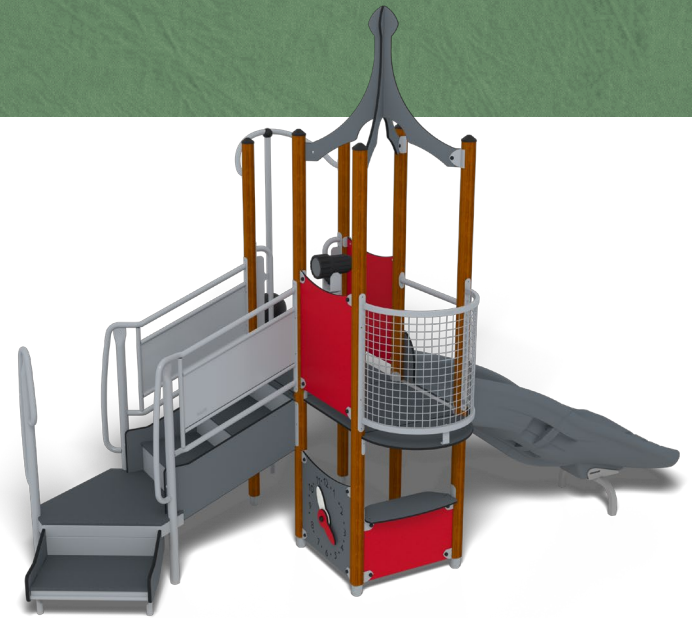

UniMini Olympic

Plastic slide, ball post climber,
transfer point, telescope,
balcony, shop counter and
clock play panel.