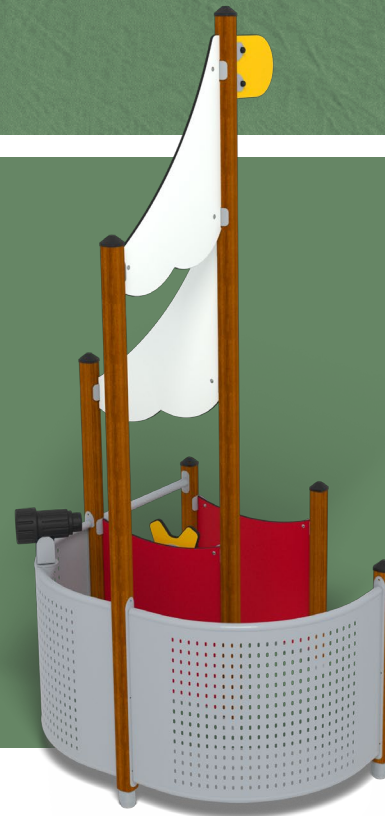

UniMini Arches

A play unit, with crawl screen, balcony, telescope, ships wheel, netted climb bridge, activity panels and pair games.

UniMini Laby (Global)

Designed as a maze, younger children can engage with the ships wheel, crawl through panels, counter table, sorting game, telescope, sand table and cooking countertop.

UniMini Badlands

Children can play with the colorful activity panels on either side of this unit, as well as interacting with the sand table and crawl through screen.

UniMini Crater Lake

Provides a sailing adventure with the use of sailing and flag panels. Also, a ships wheel, sorting game and a telescope.

UniMini Glacier

Contains a transfer point, a sloping climbing wall, plastic slide, balcony, telescope, ships wheel, sorting game, sand table and crawl through panel.

UniMini Kobuk Valley

This unit has a transfer point, step bridge, talking tubes, a plastic slide, balcony with telescope, ships wheel, sorting game, sand table, shop table, cooker and crawl through panel.

UniMini Voyageurs

Pirate themed unit, with multiple play and themed panels, a plastic slide, net bridge, ball post climber, transfer point, ships wheel and skull pirate roof.

UniMini Big Bend Page 1

The biggest of all the units, with multiple play panels, two plastic slides, two transfer points, two crawling tubes, climbing nets, balcony with sandpipe, talk tubes, crawling bridge, corner climbing wall, net bridge and step bridge.