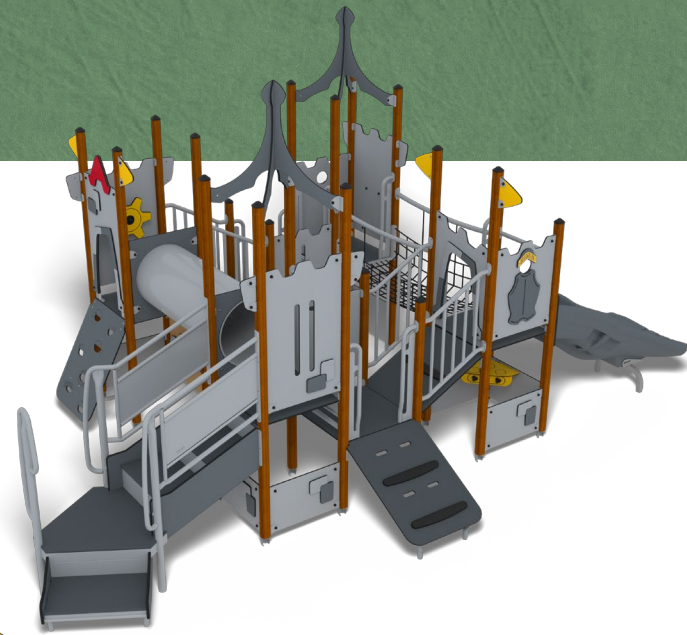

UniMini Arches

A play unit, with crawl screen, balcony, telescope, ships wheel, netted climb bridge, activity panels and pair games.

UniMini Laby (Global)

Designed as a maze, younger children can engage with the ships wheel, crawl through panels, counter table, sorting game, telescope, sand table and cooking countertop.

UniMini Olympic

Plastic slide, ball post climber,
transfer point, telescope,
balcony, shop counter and
clock play panel.

UniMini Redwood

Ball post climber, transfer point, Optica play panel, net bridge linking to balcony and plastic slide. Unit also has a shop counter and clock play panel.

HAGS[®]

Disclaimer: the final images and unit configuration may vary slightly due to necessary changes to meet ASTM and CSA standards.

UniMini Saguaro

Medieval castle themed unit, with multiple play and themed panels, a plastic slide, transfer point, crawling tube, net bridge, climbing walls, floor ramps and flags.

UniMini Voyageurs

Pirate themed unit, with multiple play and themed panels, a plastic slide, net bridge, ball post climber, transfer point, ships wheel and skull pirate roof.

UniMini Big Bend Page 1

The biggest of all the units, with multiple play panels, two plastic slides, two transfer points, two crawling tubes, climbing nets, balcony with sandpipe, talk tubes, crawling bridge, corner climbing wall, net bridge and step bridge.