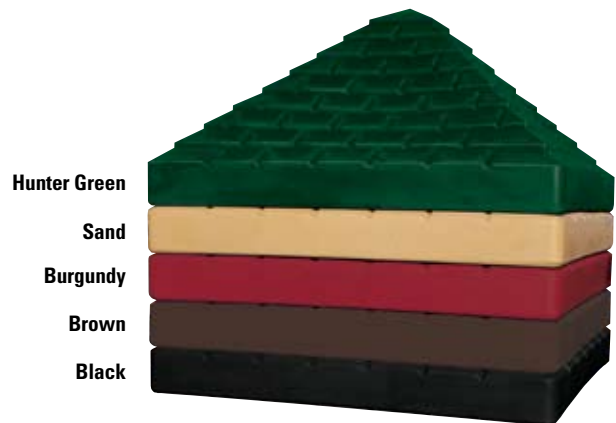

Color Choices

Modular Playsystem

Posts, Arches, Railings, Climbers & Swings Mira-Cote™ (Powder-Coated)

Roofs, Slides, Big Timber™ Components, Crawl Tubes, Bongos™, Bumpers & Panels Rockite® Plastic

Actual colors of products and materials may appear slightly different than pictured.
Products are subject to availability and change without notice.