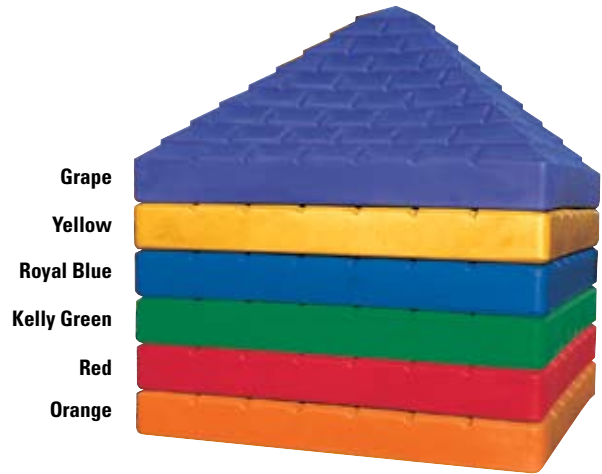

Color Choices

Modular Playsystem

Posts, Arches, Railings, Climbers & Swings Mira-Cote™ (Powder-Coated)

Roofs, Slides, Big Timber™ Components, Crawl Tubes, Bongos™, Bumpers & Panels Rockite® Plastic

Actual colors of products and materials may appear slightly different than pictured.
Products are subject to availability and change without notice.